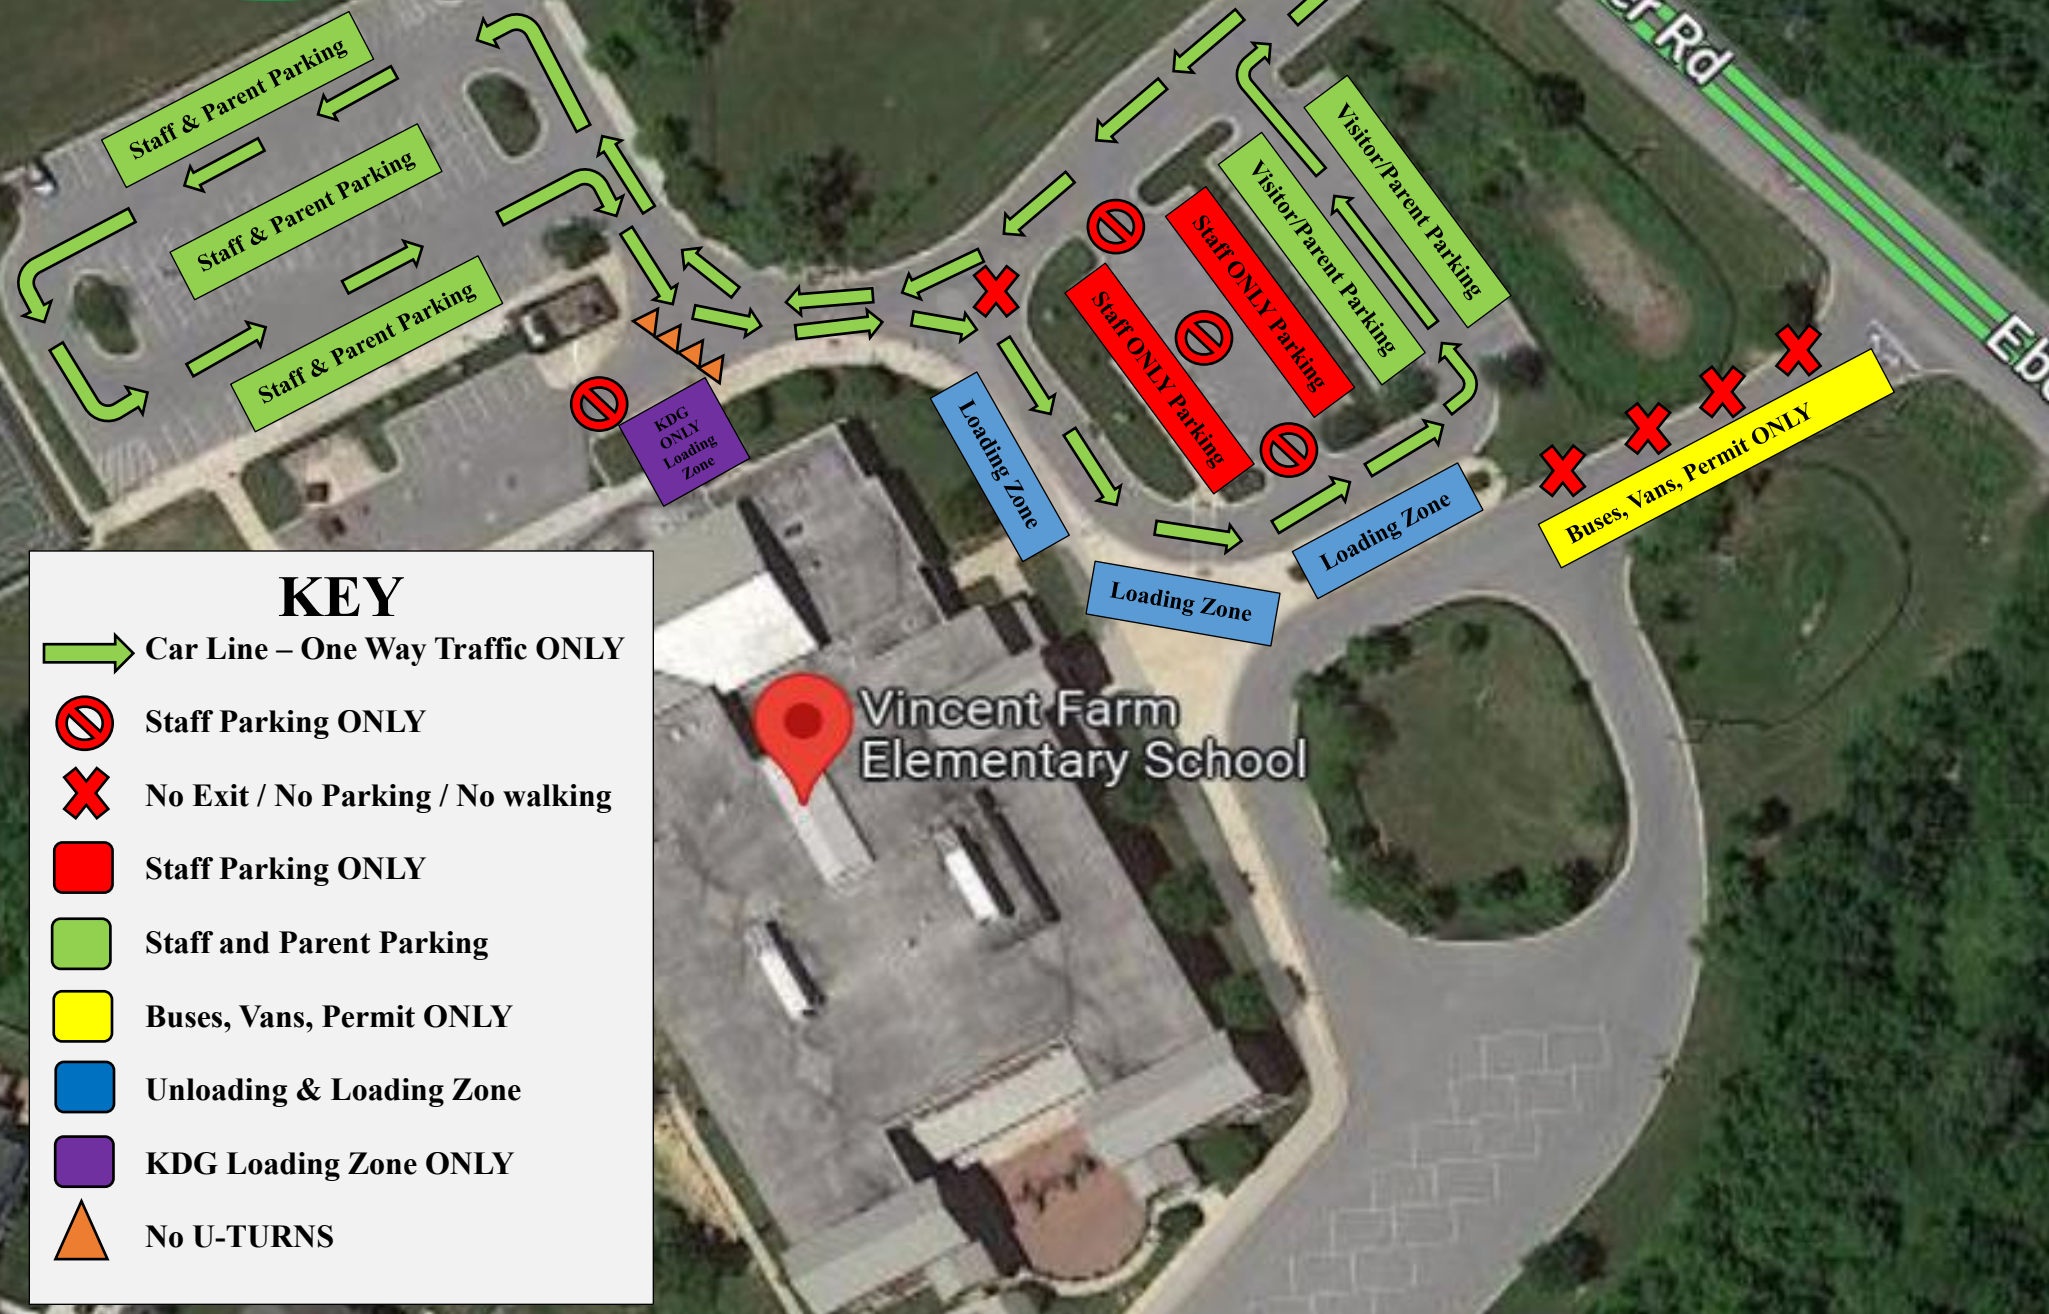

# Vincent Farm Elementary Parking Lot Map

- KEY**
-  Car Line – One Way Traffic ONLY
  -  Staff Parking ONLY
  -  No Exit / No Parking / No walking
  -  Staff Parking ONLY
  -  Staff and Parent Parking
  -  Buses, Vans, Permit ONLY
  -  Unloading & Loading Zone
  -  KDG Loading Zone ONLY
  -  No U-TURNS